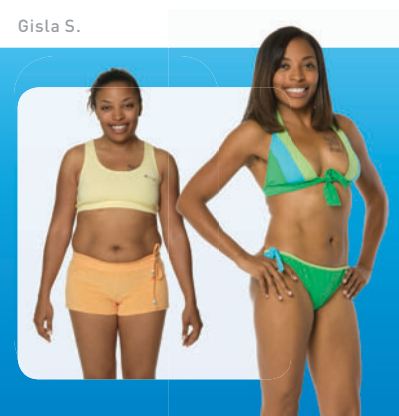

# CHANGE STARTS HERE.

Brenda A.

Lost 35 total inches using ChaLEAN Extreme®

Lloyd B.

Lost 27 lbs. using INSANITY®

Terry C.

Lost 15.5 lbs. using Rockin' Body®

Gisla S.